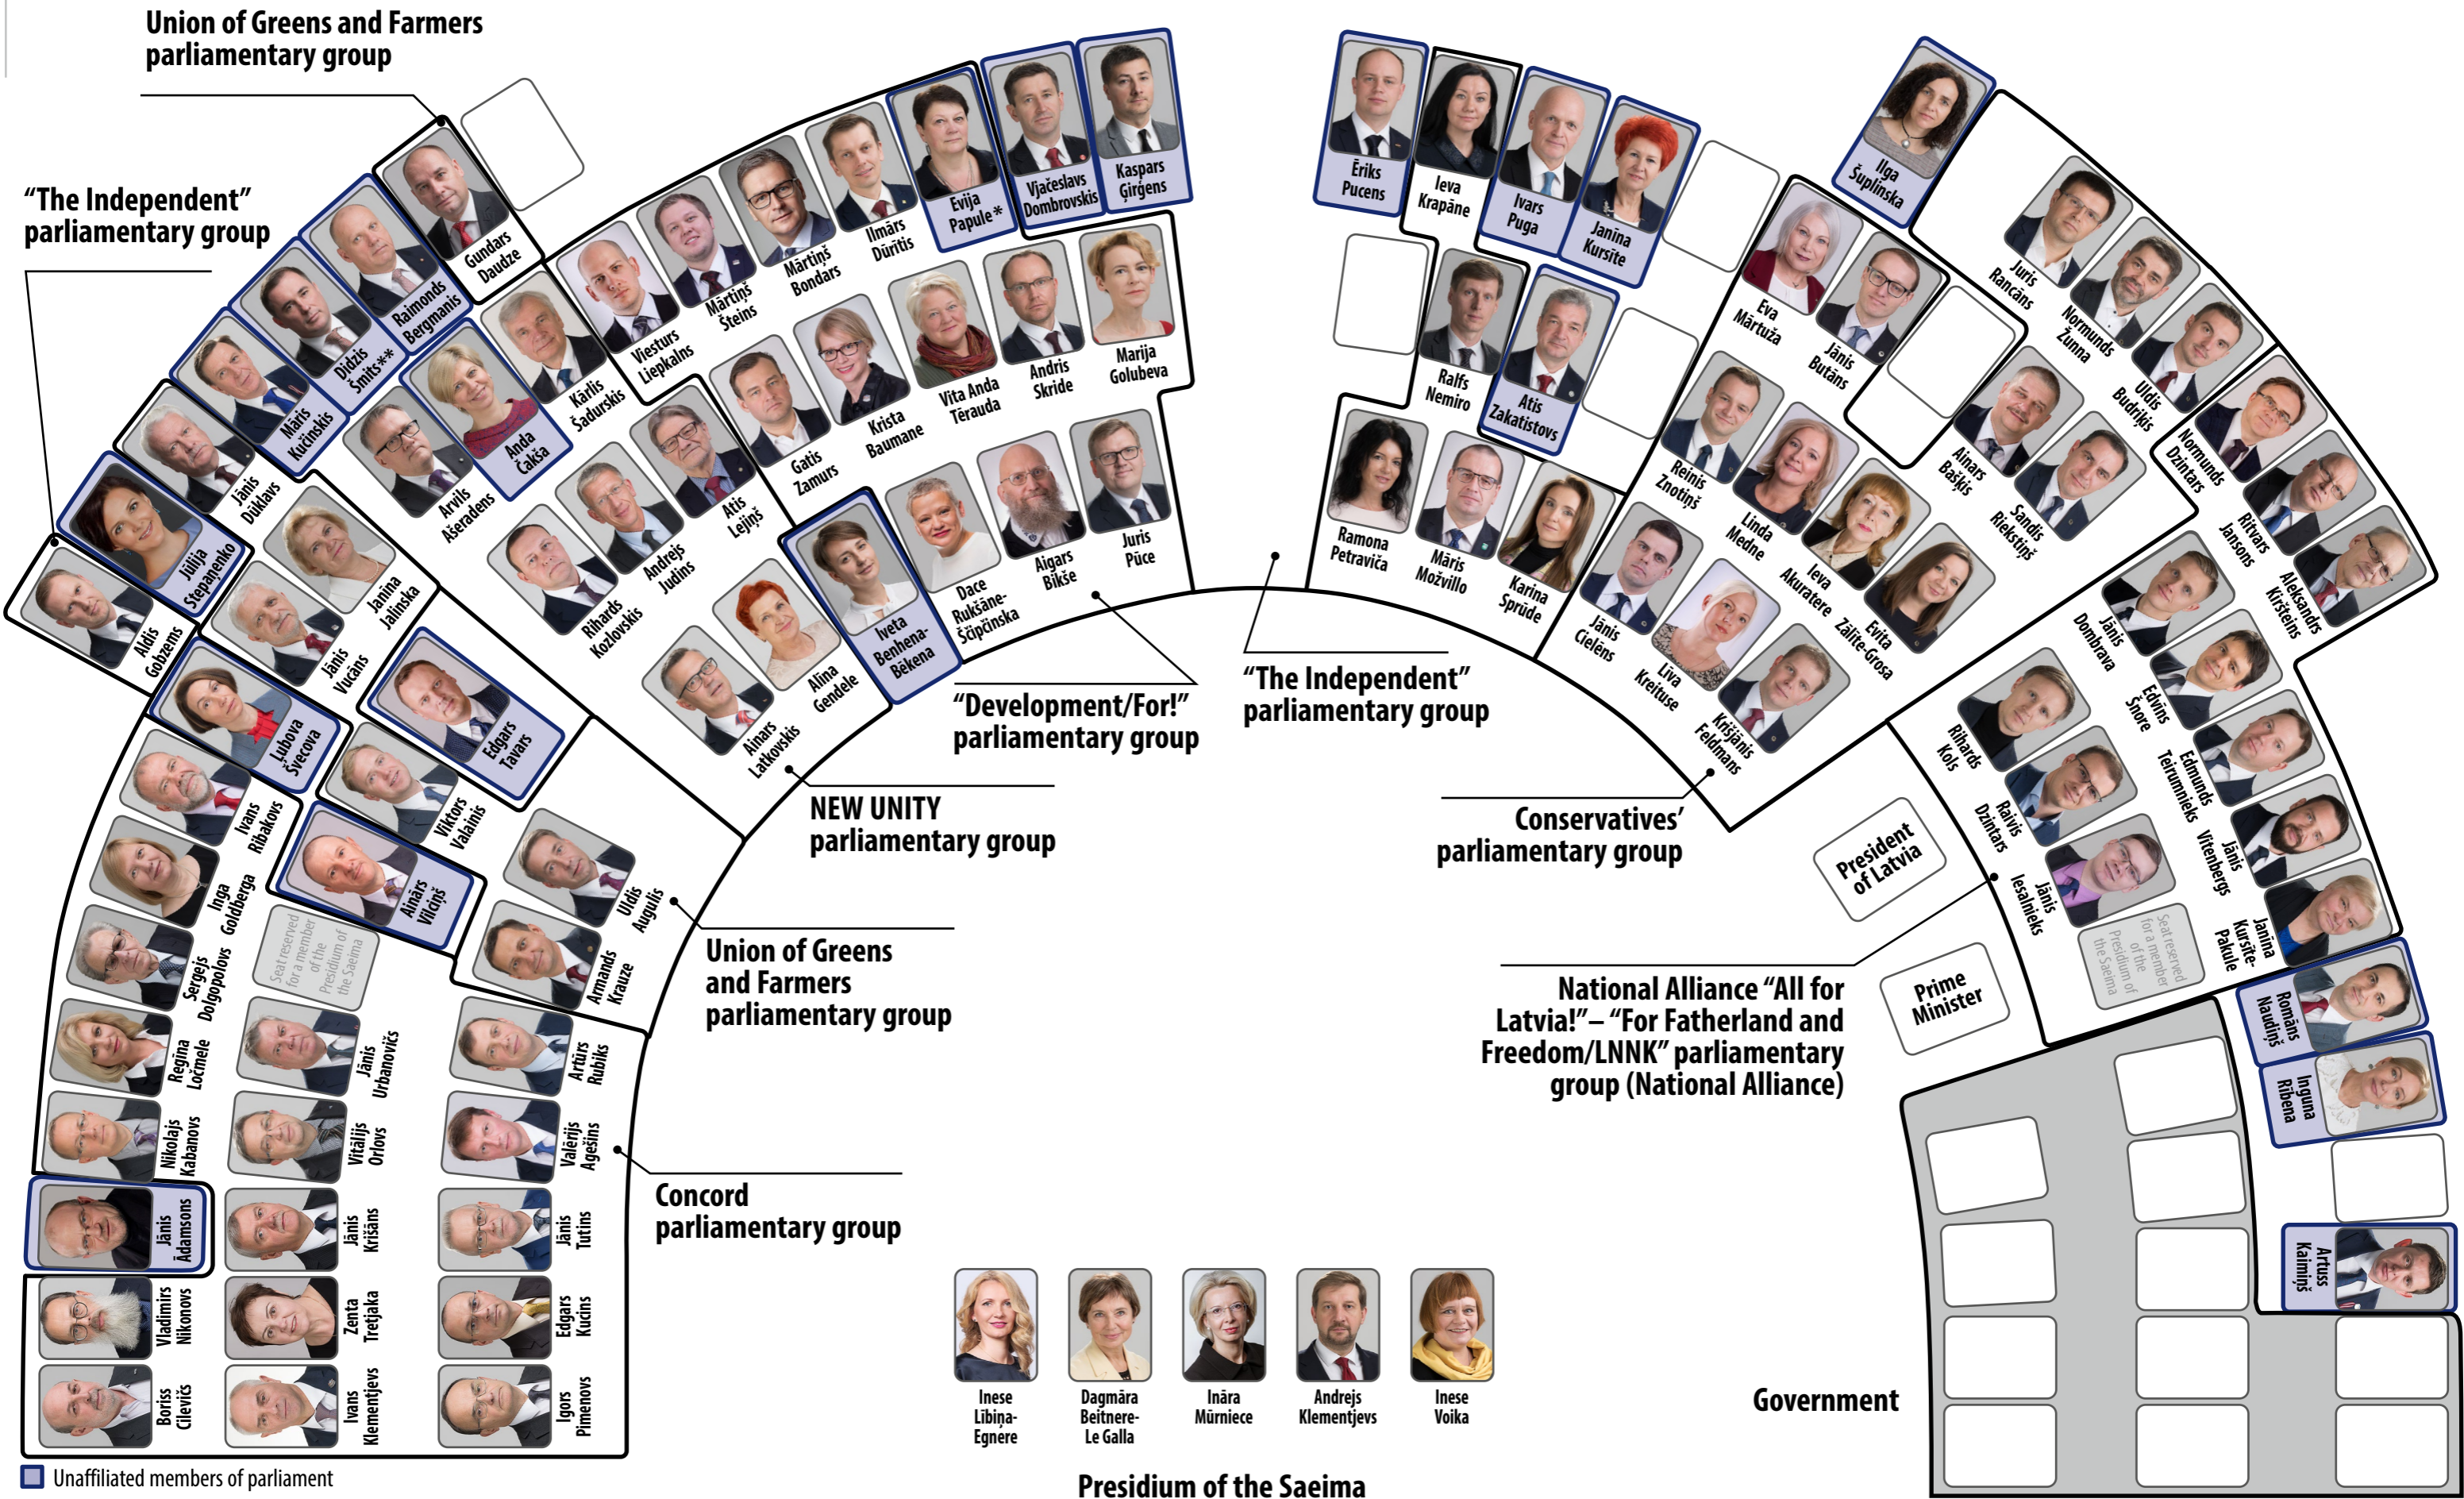

Plenary Chamber seating plan

* MP's seat which was reserved for a member of the Presidium of the Saeima from the "Development/For!" parliamentary group
 ** MP's seat which was reserved for a member of the Presidium of the Saeima from the NEW UNITY parliamentary group